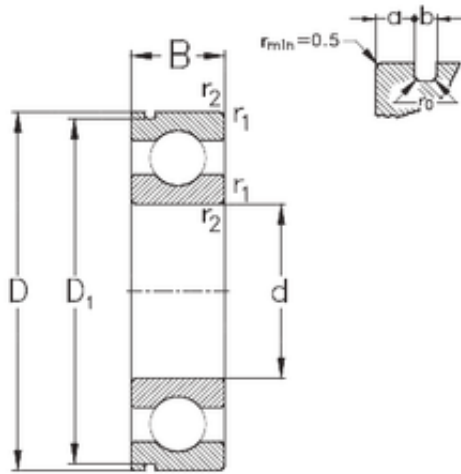

# SKF BEARING MANUFACTURING CO.,LTD.

120 mm x 180 mm x 28 mm NKE 6024-N deep groove ball bearings

Bearing No. 6024-N

Size	120x180x28 mm
Bore Diameter	120 mm
Outer Diameter	180 mm
Width	28 mm
d	120 mm
D	180 mm
B	28 mm
C	28 mm
a	5,69 mm
b	3,5 mm
f	3,1 mm
r1 min.	2 mm
r2 min.	2 mm
D1	173,66 mm
D2	192,9 mm
Weight	2,11 Kg
Basic dynamic load rating (C)	88 kN
Basic static load rating (C0)	80 kN

6024-N Bearing 2D drawings and 3D CAD models