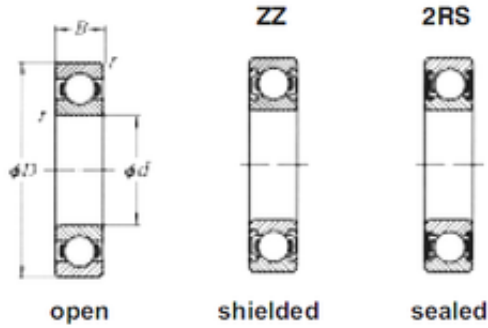

# SKF BEARING MANUFACTURING CO.,LTD.

120 mm x 180 mm x 28 mm Loyal 6024-2RS  
deep groove ball bearings

Bearing No. 6024-2RS

Size	120x180x28 mm
Bore Diameter	120 mm
Outer Diameter	180 mm
Width	28 mm
d	120 mm
D	180 mm
B	28 mm
C	28 mm

6024-2RS Bearing 2D drawings and 3D CAD models