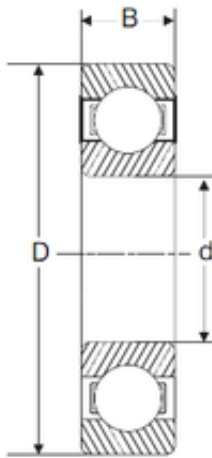

SKF BEARING MANUFACTURING CO.,LTD.

120 mm x 180 mm x 28 mm SIGMA 6024 deep groove ball bearings

Bearing No. 6024

Size	120x180x28 mm
Bore Diameter	120 mm
Outer Diameter	180 mm
Width	28 mm
d	120 mm
D	180 mm
B	28 mm
C	28 mm

6024 Bearing 2D drawings and 3D CAD models