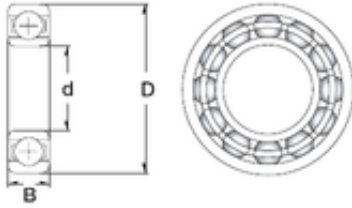

SKF BEARING MANUFACTURING CO.,LTD.

120 mm x 180 mm x 28 mm ZEN 6024-2RS
deep groove ball bearings

Bearing No. 6024-2RS

Size	120x180x28 mm
Bore Diameter	120 mm
Outer Diameter	180 mm
Width	28 mm
d	120 mm
D	180 mm
B	28 mm
C	28 mm
Weight	2,05 Kg
Basic dynamic load rating (C)	65 kN
Basic static load rating (C0)	60 kN

6024-2RS Bearing 2D drawings and 3D CAD models