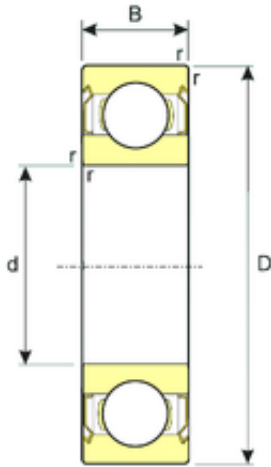

SKF BEARING MANUFACTURING CO.,LTD.

120 mm x 180 mm x 28 mm ISB 6024-ZZ deep groove ball bearings

Bearing No. 6024-ZZ

Size	120x180x28 mm
Bore Diameter	120 mm
Outer Diameter	180 mm
Width	28 mm
d	120 mm
D	180 mm
B	28 mm
C	28 mm
Weight	2,05 Kg
Basic dynamic load rating (C)	86,7 kN
Basic static load rating (C0)	78,4 kN

6024-ZZ Bearing 2D drawings and 3D CAD models