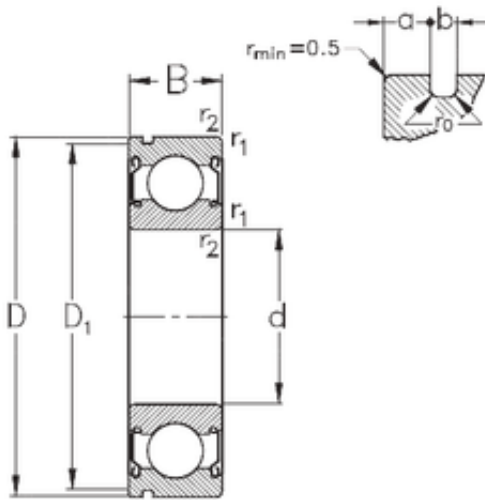

# SKF BEARING MANUFACTURING CO.,LTD.

120 mm x 180 mm x 28 mm NKE 6024-2Z-N  
deep groove ball bearings

Bearing No. 6024-2Z-N

Size	120x180x28 mm
Bore Diameter	120 mm
Outer Diameter	180 mm
Width	28 mm
d	120 mm
D	180 mm
B	28 mm
C	28 mm
a	5,69 mm
b	3,5 mm
f	3,1 mm
r1 min.	2 mm
r2 min.	2 mm
D1	173,66 mm
D2	192,9 mm
Weight	2,11 Kg
Basic dynamic load rating (C)	88 kN
Basic static load rating (C0)	80 kN

6024-2Z-N Bearing 2D drawings and 3D CAD models