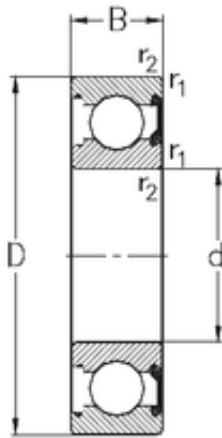

SKF BEARING MANUFACTURING CO.,LTD.

120 mm x 180 mm x 28 mm NKE 6024-2RSR
deep groove ball bearings

Bearing No. 6024-2RSR

| | |
|-------------------------------|---------------|
| Size | 120x180x28 mm |
| Bore Diameter | 120 mm |
| Outer Diameter | 180 mm |
| Width | 28 mm |
| d | 120 mm |
| D | 180 mm |
| B | 28 mm |
| C | 28 mm |
| r1 min. | 2 mm |
| r2 min. | 2 mm |
| Weight | 2,11 Kg |
| Basic dynamic load rating (C) | 88 kN |
| Basic static load rating (C0) | 80 kN |

6024-2RSR Bearing 2D drawings and 3D CAD models