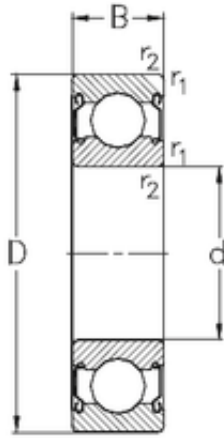

SKF BEARING MANUFACTURING CO.,LTD.

120 mm x 180 mm x 28 mm NKE 6024-2Z deep groove ball bearings

Bearing No. 6024-2Z

| | |
|-------------------------------|---------------|
| Size | 120x180x28 mm |
| Bore Diameter | 120 mm |
| Outer Diameter | 180 mm |
| Width | 28 mm |
| d | 120 mm |
| D | 180 mm |
| B | 28 mm |
| C | 28 mm |
| r1 min. | 2 mm |
| r2 min. | 2 mm |
| Weight | 2,11 Kg |
| Basic dynamic load rating (C) | 88 kN |
| Basic static load rating (C0) | 80 kN |

6024-2Z Bearing 2D drawings and 3D CAD models