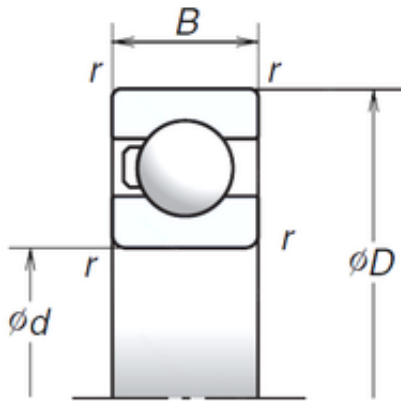

SKF BEARING MANUFACTURING CO.,LTD.

15 mm x 42 mm x 13 mm NSK 6302T1X deep groove ball bearings

Bearing No. 6302T1X

Size	15x42x13 mm
Bore Diameter	15 mm
Outer Diameter	42 mm
Width	13 mm
d	15 mm
D	42 mm
B	13 mm
C	13 mm
r min.	1 mm
Basic dynamic load rating (C)	11,4 kN
Basic static load rating (C0)	5,45 kN

6302T1X Bearing 2D drawings and 3D CAD models