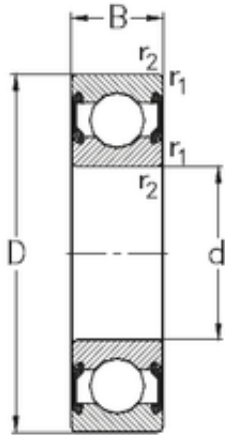

# SKF BEARING MANUFACTURING CO.,LTD.

15 mm x 42 mm x 13 mm NKE 6302-2RS2 deep groove ball bearings

Bearing No. 6302-2RS2

Size	15x42x13 mm
Bore Diameter	15 mm
Outer Diameter	42 mm
Width	13 mm
d	15 mm
D	42 mm
B	13 mm
C	13 mm
r1 min.	1 mm
r2 min.	1 mm
Weight	0,08 Kg
Basic dynamic load rating (C)	11,4 kN
Basic static load rating (C0)	5,4 kN

6302-2RS2 Bearing 2D drawings and 3D CAD models