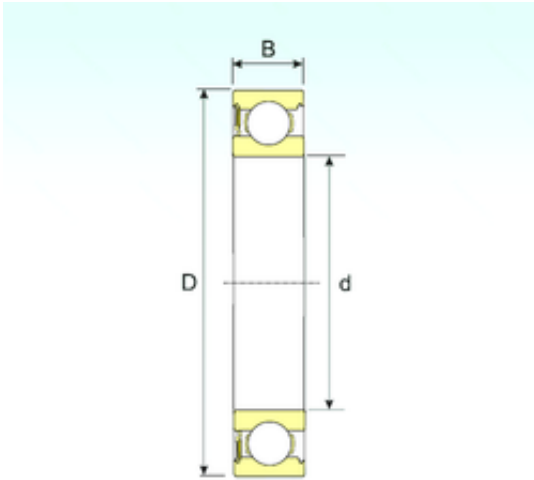

SKF BEARING MANUFACTURING CO.,LTD.

15 mm x 42 mm x 13 mm ISB 6302-RS deep groove ball bearings

Bearing No. 6302-RS

Size	15x42x13 mm
Bore Diameter	15 mm
Outer Diameter	42 mm
Width	13 mm
d	15 mm
D	42 mm
B	13 mm
C	13 mm
Weight	0,082 Kg
Basic dynamic load rating (C)	11,67 kN
Basic static load rating (C0)	5,3 kN

6302-RS Bearing 2D drawings and 3D CAD models