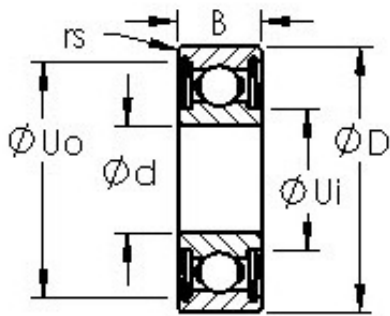

## AST 6302ZZ deep groove ball bearings

Bearing No. 6302ZZ

Size	15x42x13 mm
Bore Diameter	15 mm
Outer Diameter	42 mm
Width	13 mm
Bearing Type	Shielded
Bore Dia (d)	15.0000
Outer Dia (D)	42.0000
Width (B)	13.0000
Radius (min) (rs)	1.000
Dynamic Load Rating (Cr)	11,400
Static Load Rating (Cor)	5,450
Max Speed (Grease) (X1000 RPM)	17
Max. Shaft Shoulder Dia. Inner (Ui)	24.5
Min. Housing Shoulder Dia., Outer (Uo)	36.800
Ball Qty	7
Ball Dia (Dw)	7.9380
Weight (g)	82.00
Precision	A1
Standard Clearance	C0
Material	52100 Chrome steel (or equivalent)