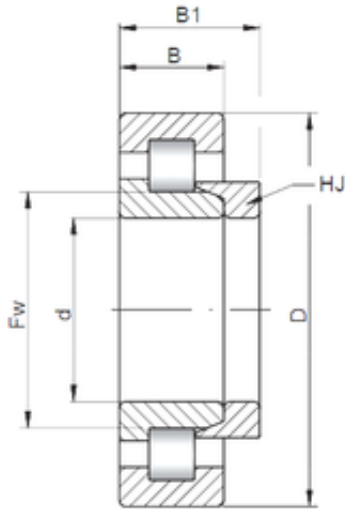

## 15 mm x 42 mm x 13 mm Loyal NH302 E cylindrical roller bearings

Bearing No. NH302 E

Size	15x42x13 mm
Bore Diameter	15 mm
Outer Diameter	42 mm
Width	13 mm
d	15 mm
Fw	21 mm
D	42 mm
B	13 mm
C	13 mm
B1	3 mm
B2	5,5 mm
Weight	0,096 Kg
Basic dynamic load rating (C)	19,4 kN
Basic static load rating (C0)	15,3 kN
(Grease) Lubrication Speed	16000 r/min

NH302 E Bearing 2D drawings and 3D CAD models