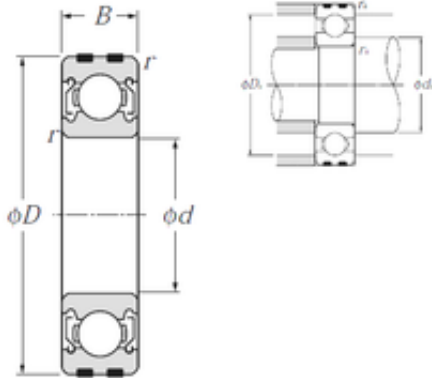

SKF BEARING MANUFACTURING CO.,LTD.

15 mm x 42 mm x 13 mm NTN EC-6302ZZ deep groove ball bearings

Bearing No. EC-6302ZZ

Size	15x42x13 mm
Bore Diameter	15 mm
Outer Diameter	42 mm
Width	13 mm
d	15 mm
D	42 mm
B	13 mm
C	13 mm
r min.	1 mm
da min.	20 mm
da max	23 mm
Da max.	37 mm
ra max.	1 mm
Weight	0,079 Kg
Basic dynamic load rating (C)	11,4 kN
Basic static load rating (C0)	5,45 kN
(Grease) Lubrication Speed	17 000 r/min

EC-6302ZZ Bearing 2D drawings and 3D CAD models