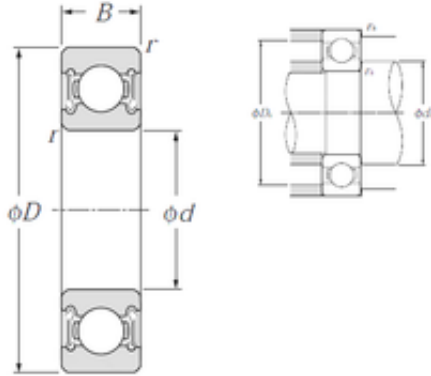

## 15 mm x 42 mm x 13 mm NTN 6302LLB deep groove ball bearings

Bearing No. 6302LLB

6302LLB Bearing 2D drawings and 3D CAD models

Size	15x42x13 mm
Bore Diameter	15 mm
Outer Diameter	42 mm
Width	13 mm
d	15 mm
D	42 mm
B	13 mm
C	13 mm
r min.	1 mm
da min.	20 mm
da max	23 mm
Da max.	37 mm
ra max.	1 mm
Weight	0,082 Kg
Basic dynamic load rating (C)	11,4 kN
Basic static load rating (C0)	5,45 kN
(Grease) Lubrication Speed	17 000 r/min
Category	Single Row Ball Bearings
Inventory	0.0
Manufacturer Name	NTN
Minimum Buy Quantity	N/A
Weight / Kilogram	0.083
EAN	4547359005295
Product Group	B00308
Enclosure	2 Seals

## SKF BEARING MANUFACTURING CO.,LTD.

Precision Class	ABEC 1   ISO P0
Maximum Capacity / Filling Slot	No
Rolling Element	Ball Bearing
Snap Ring	No
Internal Special Features	No
Cage Material	Steel
Enclosure Type	Non-Contact Seal
Internal Clearance	C0-Medium
Inch - Metric	Metric
Long Description	15MM Bore; 42MM Outside Diameter; 13MM Outer Race Diameter; 2 Seals; Ball Bearing; ABEC 1   ISO P0; No Filling Slot; No Snap Ring; No Internal Special Features
Category	Single Row Ball Bearing
UNSPSC	31171504
Harmonized Tariff Code	8482.10.50.68
Noun	Bearing
Keyword String	Ball
Manufacturer URL	<a href="http://www.ntnamerica.com">http://www.ntnamerica.com</a>
Manufacturer Item Number	6302LLB/2AS
Weight / LBS	0.183
Outer Race Width	0.512 Inch   13 Millimeter
Outside Diameter	1.654 Inch   42 Millimeter
Bore	0.591 Inch   15 Millimeter
bore diameter:	15 mm
precision rating:	ISO Class 0
outside diameter:	42 mm
finish/coating:	Uncoated
overall width:	13 mm
bearing material:	High Carbon Chrome Steel