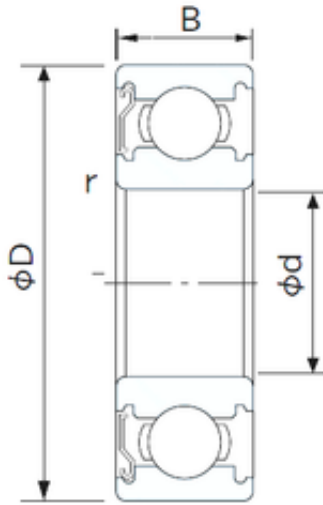

SKF BEARING MANUFACTURING CO.,LTD.

15 mm x 42 mm x 13 mm CYSD 6302-Z deep groove ball bearings

Bearing No. 6302-Z

Size	15x42x13 mm
Bore Diameter	15 mm
Outer Diameter	42 mm
Width	13 mm
d	15 mm
D	42 mm
B	13 mm
C	13 mm
r min.	1 mm
Weight	0,08 Kg
Basic dynamic load rating (C)	11,4 kN
Basic static load rating (C0)	5,43 kN
(Grease) Lubrication Speed	17000 r/min

6302-Z Bearing 2D drawings and 3D CAD models