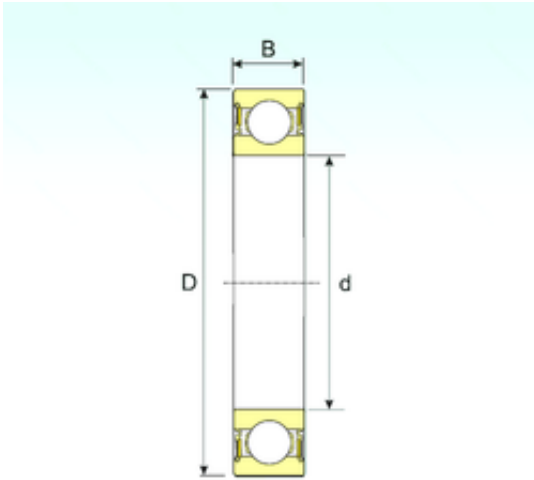

SKF BEARING MANUFACTURING CO.,LTD.

15 mm x 42 mm x 13 mm ISB 6302-2RS deep groove ball bearings

Bearing No. 6302-2RS

Size	15x42x13 mm
Bore Diameter	15 mm
Outer Diameter	42 mm
Width	13 mm
d	15 mm
D	42 mm
B	13 mm
C	13 mm
Weight	0,082 Kg
Basic dynamic load rating (C)	11,67 kN
Basic static load rating (C0)	5,3 kN

6302-2RS Bearing 2D drawings and 3D CAD models