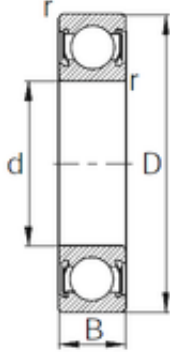

SKF BEARING MANUFACTURING CO.,LTD.

15 mm x 42 mm x 13 mm KBC EC6302DD
deep groove ball bearings

Bearing No. EC6302DD

Size	15x42x13 mm
Bore Diameter	15 mm
Outer Diameter	42 mm
Width	13 mm
d	15 mm
D	42 mm
B	13 mm
C	13 mm
r	1 mm
Weight	0.083 Kg
Basic dynamic load rating (C)	11,4 kN
Basic static load rating (C0)	5,45 kN

EC6302DD Bearing 2D drawings and 3D CAD models