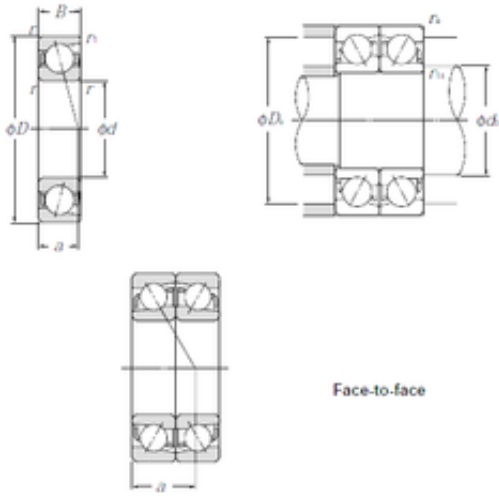

# SKF BEARING MANUFACTURING CO.,LTD.

170 mm x 310 mm x 52 mm CYSD 7234DF  
angular contact ball bearings

Bearing No. 7234DF

Size	170x310x52 mm
Bore Diameter	170 mm
Outer Diameter	310 mm
Width	52 mm
d	170 mm
D	310 mm
B	52 mm
C	52 mm
Angle ( ° )	25 °
r min.	4 mm
2B	104 mm
Weight	34 Kg
Basic dynamic load rating (C)	480 kN
Basic static load rating (C0)	715 kN
(Grease) Lubrication Speed	1800 r/min

7234DF Bearing 2D drawings and 3D CAD models