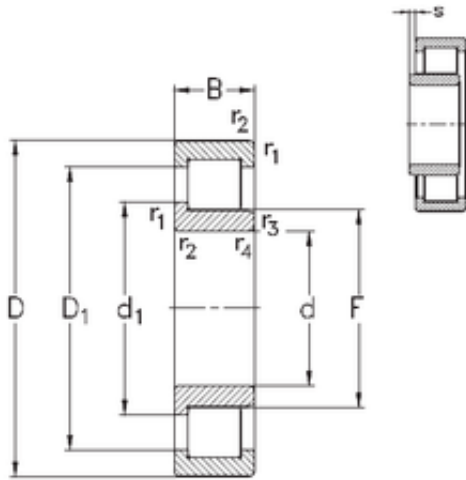

SKF BEARING MANUFACTURING CO.,LTD.

170 mm x 310 mm x 52 mm NKE NJ234-E-M6 cylindrical roller bearings

Bearing No. NJ234-E-M6

Size	170x310x52 mm
Bore Diameter	170 mm
Outer Diameter	310 mm
Width	52 mm
d	170 mm
F	207 mm
D	310 mm
B	52 mm
C	52 mm
r1 min.	4 mm
r2 min.	4 mm
r3 min.	4 mm
r4 min.	4 mm
S	4,3 mm
Weight	18,2 Kg
Basic dynamic load rating (C)	676 kN
Basic static load rating (C0)	808 kN

NJ234-E-M6 Bearing 2D drawings and 3D CAD models