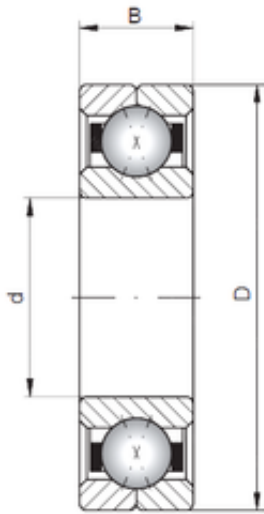

SKF BEARING MANUFACTURING CO.,LTD.

ISO Q234 angular contact ball bearings

Bearing No. Q234

Size	170x310x52 mm
Bore Diameter	170 mm
Outer Diameter	310 mm
Width	52 mm
d	170 mm
D	310 mm
B1	52 mm
C	52 mm

Q234 Bearing 2D drawings and 3D CAD models