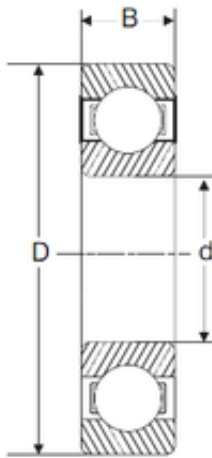

SKF BEARING MANUFACTURING CO.,LTD.

170 mm x 310 mm x 52 mm SIGMA 6234 deep groove ball bearings

Bearing No. 6234

Size	170x310x52 mm
Bore Diameter	170 mm
Outer Diameter	310 mm
Width	52 mm
d	170 mm
D	310 mm
B	52 mm
C	52 mm

6234 Bearing 2D drawings and 3D CAD models