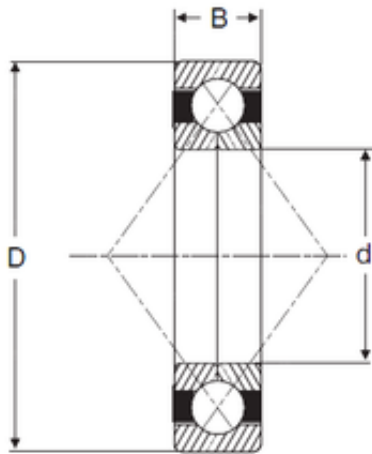

# SKF BEARING MANUFACTURING CO.,LTD.

170 mm x 310 mm x 52 mm SIGMA QJ 234 N2  
angular contact ball bearings

Bearing No. QJ 234 N2

Size	170x310x52 mm
Bore Diameter	170 mm
Outer Diameter	310 mm
Width	52 mm
d	170 mm
D	310 mm
B	52 mm
C	52 mm

QJ 234 N2 Bearing 2D drawings and 3D CAD models