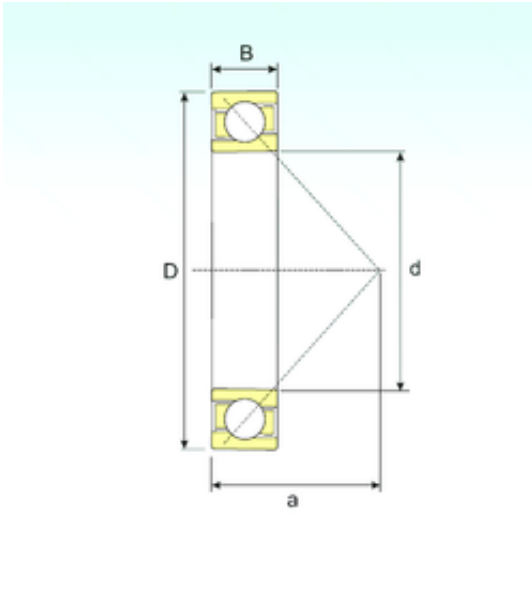

# SKF BEARING MANUFACTURING CO.,LTD.

7234 B Bearing 2D drawings and 3D CAD models

170 mm x 310 mm x 52 mm ISB 7234 B angular contact ball bearings

Bearing No. 7234 B

Size	170x310x52 mm
Bore Diameter	170 mm
Outer Diameter	310 mm
Width	52 mm
d	170 mm
D	310 mm
B	52 mm
C	52 mm
a	127 mm
Weight	17 Kg
Basic dynamic load rating (C)	221 kN
Basic static load rating (C0)	208 kN
(Grease) Lubrication Speed	1900 r/min