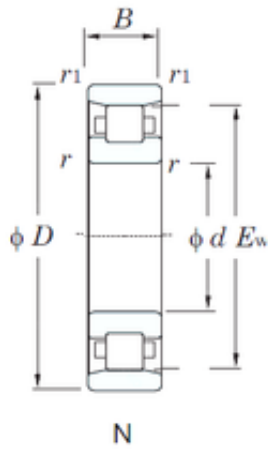

# SKF BEARING MANUFACTURING CO.,LTD.

170 mm x 310 mm x 52 mm KOYO N234  
cylindrical roller bearings

Bearing No. N234

Size	170x310x52 mm
Bore Diameter	170 mm
Outer Diameter	310 mm
Width	52 mm
d	170 mm
D	310 mm
Ew	272 mm
B	52 mm
C	52 mm
r min.	4 mm
r1 min.	4 mm
Weight	18.4 Kg
Basic dynamic load rating (C)	475 kN
Basic static load rating (C0)	637 kN
(Grease) Lubrication Speed	1900 r/min
Bearing No.	N234
r(min)	4
r1(min)	4
Cr	596
C0r	637
Cu	78.4
Grease lub.	1900
Oil lub.	2300
Fw	-
d1	-

N234 Bearing 2D drawings and 3D CAD models