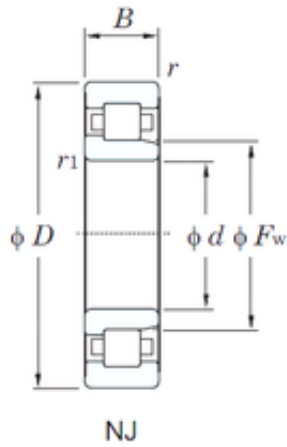

SKF BEARING MANUFACTURING CO.,LTD.

170 mm x 310 mm x 52 mm KOYO NJ234
cylindrical roller bearings

Bearing No. NJ234

Size	170x310x52 mm
Bore Diameter	170 mm
Outer Diameter	310 mm
Width	52 mm
d	170 mm
Fw	208 mm
D	310 mm
B	52 mm
C	52 mm
r min.	4 mm
r1 min.	4 mm
Weight	18.4 Kg
Basic dynamic load rating (C)	475 kN
Basic static load rating (C0)	637 kN
(Grease) Lubrication Speed	1900 r/min

NJ234 Bearing 2D drawings and 3D CAD models