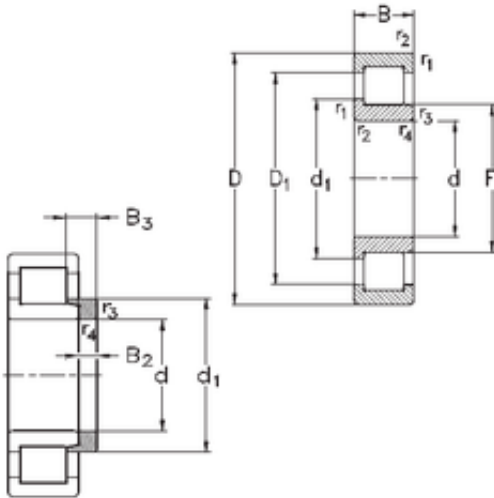

SKF BEARING MANUFACTURING CO.,LTD.

190 mm x 340 mm x 92 mm NKE NJ2238-E-MA6+HJ2238-E cylindrical roller bearings

Bearing No. NJ2238-E-MA6+HJ2238-E

NJ2238-E-MA6+HJ2238-E Bearing 2D drawings and 3D CAD models

Size	190x340x92 mm
Bore Diameter	190 mm
Outer Diameter	340 mm
Width	92 mm
d	190 mm
F	228 mm
D	340 mm
B	92 mm
C	92 mm
d1	243,3 mm
r1 min.	4 mm
r2 min.	4 mm
r3 min.	4 mm
r4 min.	4 mm
B2	13 mm
B3	26,5 mm
D1	296 mm
S	8 mm
Weight	40,3 Kg
Basic dynamic load rating (C)	1233 kN
Basic static load rating (C0)	1678 kN