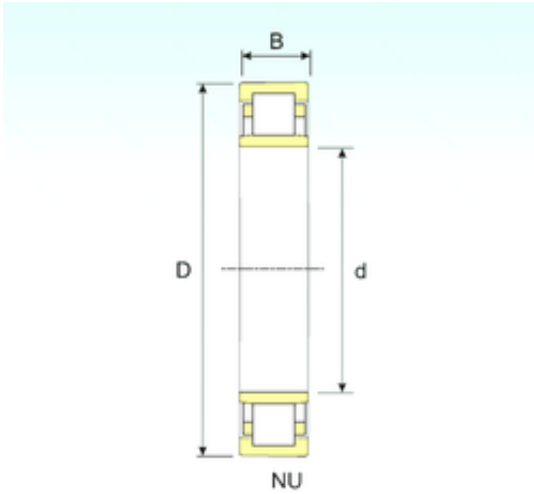

SKF BEARING MANUFACTURING CO.,LTD.

190 mm x 340 mm x 92 mm ISB NU 2238
cylindrical roller bearings

Bearing No. NU 2238

Size	190x340x92 mm
Bore Diameter	190 mm
Outer Diameter	340 mm
Width	92 mm
d	190 mm
D	340 mm
B	92 mm
C	92 mm
Weight	39 Kg
Basic dynamic load rating (C)	1196 kN
Basic static load rating (C0)	1568 kN
(Grease) Lubrication Speed	2295 r/min

NU 2238 Bearing 2D drawings and 3D CAD models