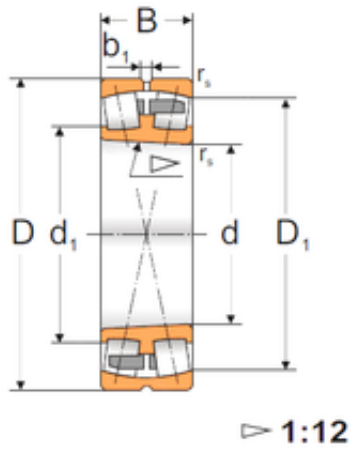

# SKF BEARING MANUFACTURING CO.,LTD.

190 mm x 340 mm x 92 mm FBJ 22238K  
spherical roller bearings

Bearing No. 22238K

Size	190x340x92 mm
Bore Diameter	190 mm
Outer Diameter	340 mm
Width	92 mm
d	190 mm
D	340 mm
B	92 mm
C	92 mm
Weight	37,41 Kg
Basic dynamic load rating (C)	899,8 kN
Basic static load rating (C0)	1510 kN
(Grease) Lubrication Speed	750 r/min

22238K Bearing 2D drawings and 3D CAD models