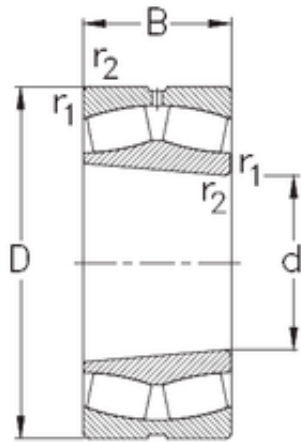

SKF BEARING MANUFACTURING CO.,LTD.

190 mm x 340 mm x 92 mm NKE 22238-K-MB-W33 spherical roller bearings

Bearing No. 22238-K-MB-W33

Size	190x340x92 mm
Bore Diameter	190 mm
Outer Diameter	340 mm
Width	92 mm
d	190 mm
D	340 mm
B	92 mm
C	92 mm
r1 min.	4 mm
r2 min.	4 mm
Weight	37,7 Kg
Basic dynamic load rating (C)	1040 kN
Basic static load rating (C0)	1550 kN
Limiting speed	2400 r/min
Calculation factor (e)	0,29
Calculation factor (Y0)	2,2
Calculation factor (Y1)	2,3

22238-K-MB-W33 Bearing 2D drawings and 3D CAD models