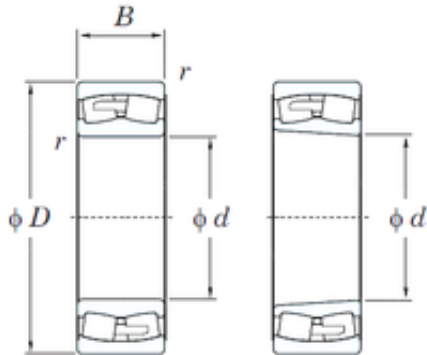

SKF BEARING MANUFACTURING CO.,LTD.

190 mm x 340 mm x 92 mm KOYO 22238RHAK spherical roller bearings

Bearing No. 22238RHAK

Size	190x340x92 mm
Bore Diameter	190 mm
Outer Diameter	340 mm
Width	92 mm
d	190 mm
D	340 mm
B	92 mm
C	92 mm
r min.	4 mm
da min.	208 mm
Da max.	322 mm
ra max.	3 mm
Weight	34,1 Kg
Basic dynamic load rating (C)	1150 kN
Basic static load rating (C0)	1770 kN
(Grease) Lubrication Speed	1000 r/min
(Oil) Lubrication Speed	1300 r/min
Calculation factor (e)	0,27
Calculation factor (Y0)	2,46
Calculation factor (Y1)	2,52

22238RHAK Bearing 2D drawings and 3D CAD models