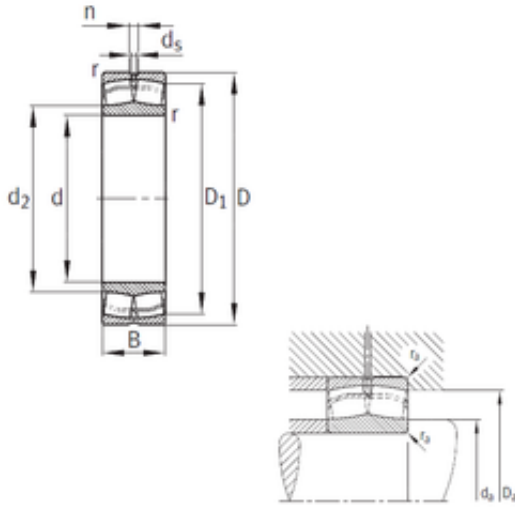

SKF BEARING MANUFACTURING CO.,LTD.

190 mm x 340 mm x 92 mm FAG 22238-MB
spherical roller bearings

Bearing No. 22238-MB

22238-MB Bearing 2D drawings and 3D CAD models

Size	190x340x92 mm
Bore Diameter	190 mm
Outer Diameter	340 mm
Width	92 mm
d	190 mm
D	340 mm
B	92 mm
C	92 mm
n	17,7 mm
d2	– mm
r min.	4 mm
D1	296 mm
da min.	207 mm
Da max.	323 mm
ra max.	3 mm
d5	9,5 r/min
Weight	37 Kg
Basic dynamic load rating (C)	1200 kN
Basic static load rating (C0)	1830 kN
Fatigue load limit (Pu)	122
Reference speed	1 600 r/min
Limiting speed	1 800 r/min
Calculation factor (e)	0,28
Calculation factor (Y0)	2,34
Calculation factor (Y1)	2,39