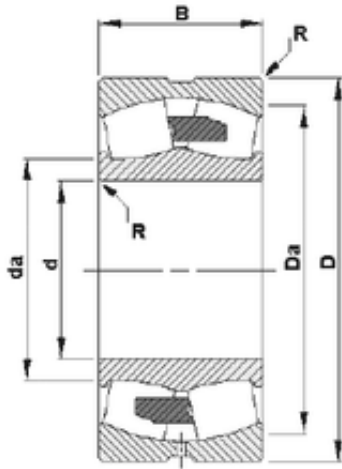

SKF BEARING MANUFACTURING CO.,LTD.

190 mm x 340 mm x 92 mm Timken 22238YM spherical roller bearings

Bearing No. 22238YM

| | |
|----------------|---------------|
| Size | 190x340x92 mm |
| Bore Diameter | 190 mm |
| Outer Diameter | 340 mm |
| Width | 92 mm |
| d | 190 mm |
| D | 340 mm |
| B | 92 mm |
| C | 92 mm |
| R | 3 mm |
| Da | 306 mm |
| da | 224 mm |

22238YM Bearing 2D drawings and 3D CAD models