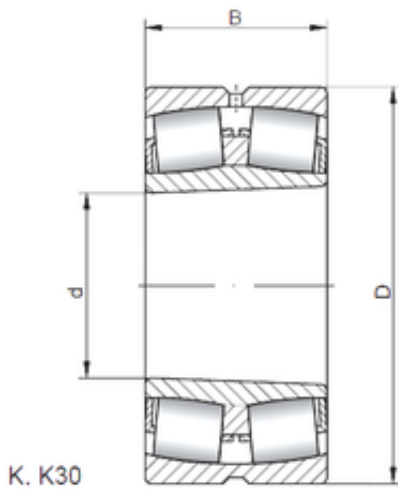

SKF BEARING MANUFACTURING CO.,LTD.

190 mm x 340 mm x 92 mm ISO 22238 KW33
spherical roller bearings

Bearing No. 22238 KW33

Size	190x340x92 mm
Bore Diameter	190 mm
Outer Diameter	340 mm
Width	92 mm
d	190 mm
D	340 mm
B	92 mm
C	92 mm

22238 KW33 Bearing 2D drawings and 3D CAD models