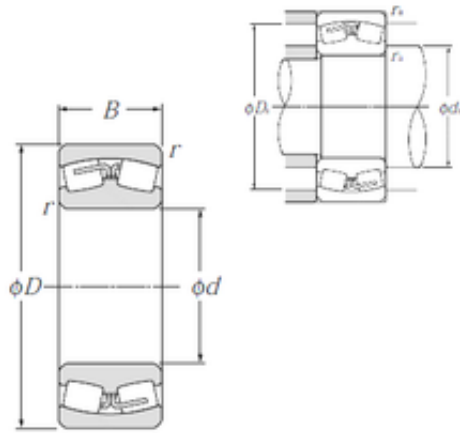

## 190 mm x 340 mm x 92 mm NTN 22238B spherical roller bearings

Bearing No. 22238B

22238B Bearing 2D drawings and 3D CAD models

Size	190x340x92 mm
Bore Diameter	190 mm
Outer Diameter	340 mm
Width	92 mm
d	190 mm
D	340 mm
B	92 mm
C	92 mm
r min.	4 mm
da min.	208 mm
Da max.	322 mm
ra max.	3 mm
Weight	36,6 Kg
Basic dynamic load rating (C)	1 160 kN
Basic static load rating (C0)	1 810 kN
(Grease) Lubrication Speed	1 200 r/min
(Oil) Lubrication Speed	1 600 r/min
Calculation factor (e)	0,27
Calculation factor (Y0)	2,42
Calculation factor (Y1)	2,47
Category	Bearings
Inventory	0.0
Manufacturer Name	NTN
Minimum Buy Quantity	N/A
Weight / Kilogram	36.4