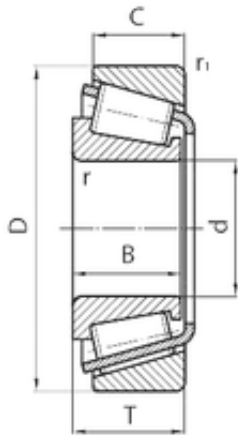

## PFI 30306 tapered roller bearings

Bearing No. 30306

Size	30x72x20.75 mm
Bore Diameter	30 mm
Outer Diameter	72 mm
Width	20,75 mm
d	30 mm
D	72 mm

30306 Bearing 2D drawings and 3D CAD models