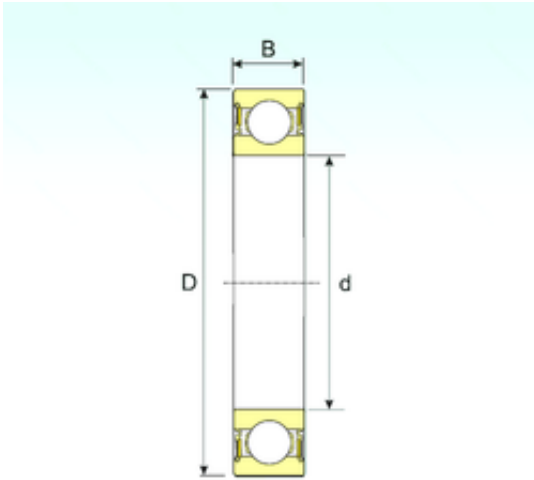

SKF BEARING MANUFACTURING CO.,LTD.

45 mm x 58 mm x 7 mm ISB 61809-2RS deep groove ball bearings

Bearing No. 61809-2RS

Size	45x58x7 mm
Bore Diameter	45 mm
Outer Diameter	58 mm
Width	7 mm
d	45 mm
D	58 mm
B	7 mm
C	7 mm
Weight	0,04 Kg
Basic dynamic load rating (C)	6,5 kN
Basic static load rating (C0)	5,98 kN

61809-2RS Bearing 2D drawings and 3D CAD models