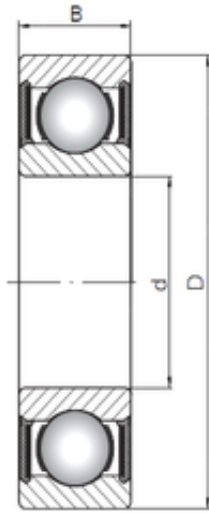

SKF BEARING MANUFACTURING CO.,LTD.

45 mm x 58 mm x 7 mm ISO 61809-2RS deep groove ball bearings

Bearing No. 61809-2RS

Size	45x58x7 mm
Bore Diameter	45 mm
Outer Diameter	58 mm
Width	7 mm
d	45 mm
D	58 mm
B	7 mm
C	7 mm
Weight	0,04 Kg

61809-2RS Bearing 2D drawings and 3D CAD models