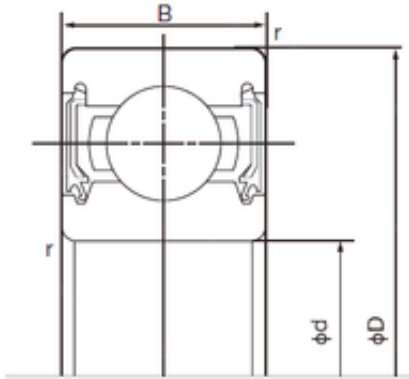

SKF BEARING MANUFACTURING CO.,LTD.

45 mm x 58 mm x 7 mm NACHI 6809-2NSE deep groove ball bearings

Bearing No. 6809-2NSE

Size	45x58x7 mm
Bore Diameter	45 mm
Outer Diameter	58 mm
Width	7 mm
d	45 mm
D	58 mm
B	7 mm
C	7 mm
r min.	0.3 mm
da min.	47 mm
Da max.	56 mm
ra max.	0.3 mm
Weight	0.040 Kg
Basic dynamic load rating (C)	5,35 kN
Basic static load rating (C0)	4,9 kN

6809-2NSE Bearing 2D drawings and 3D CAD models