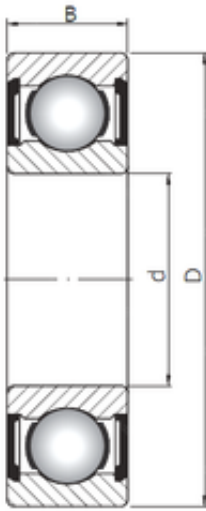

# SKF BEARING MANUFACTURING CO.,LTD.

45 mm x 58 mm x 7 mm ISO 61809 ZZ deep groove ball bearings

Bearing No. 61809 ZZ

Size	45x58x7 mm
Bore Diameter	45 mm
Outer Diameter	58 mm
Width	7 mm
d	45 mm
D	58 mm
B	7 mm
C	7 mm

61809 ZZ Bearing 2D drawings and 3D CAD models