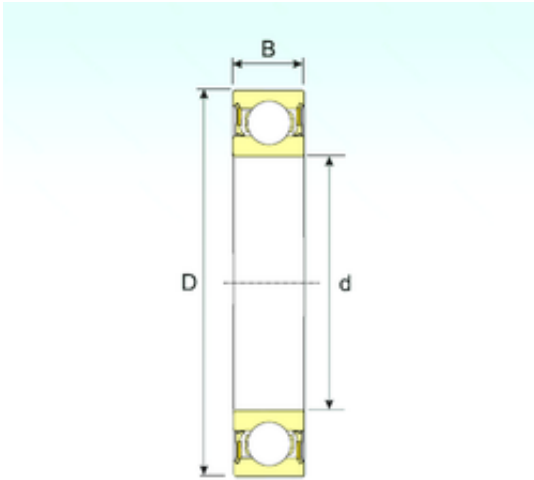

SKF BEARING MANUFACTURING CO.,LTD.

45 mm x 58 mm x 7 mm ISB 61809-2RZ deep groove ball bearings

Bearing No. 61809-2RZ

Size	45x58x7 mm
Bore Diameter	45 mm
Outer Diameter	58 mm
Width	7 mm
d	45 mm
D	58 mm
B	7 mm
C	7 mm
Weight	0,04 Kg
Basic dynamic load rating (C)	6,5 kN
Basic static load rating (C0)	5,98 kN

61809-2RZ Bearing 2D drawings and 3D CAD models