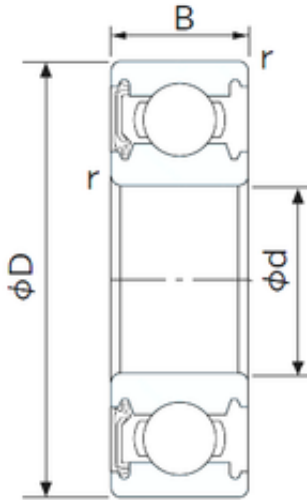

SKF BEARING MANUFACTURING CO.,LTD.

45 mm x 58 mm x 7 mm NACHI 6809NKE
deep groove ball bearings

Bearing No. 6809NKE

Size	45x58x7 mm
Bore Diameter	45 mm
Outer Diameter	58 mm
Width	7 mm
d	45 mm
D	58 mm
B	7 mm
C	7 mm
r min.	0.3 mm
da min.	47 mm
Da max.	56 mm
ra max.	0.3 mm
Weight	0.040 Kg
Basic dynamic load rating (C)	5,35 kN
Basic static load rating (C0)	4,9 kN
(Grease) Lubrication Speed	11000 r/min

6809NKE Bearing 2D drawings and 3D CAD models