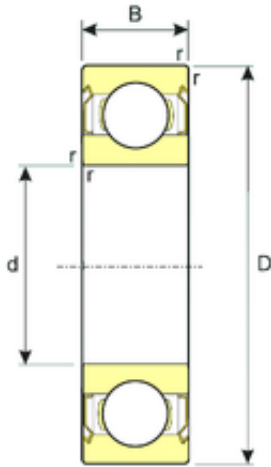

SKF BEARING MANUFACTURING CO.,LTD.

45 mm x 58 mm x 7 mm ISB SS 61809-2RS deep groove ball bearings

Bearing No. SS 61809-2RS

Size	45x58x7 mm
Bore Diameter	45 mm
Outer Diameter	58 mm
Width	7 mm
d	45 mm
D	58 mm
B	7 mm
C	7 mm
Weight	0,04 Kg
Basic dynamic load rating (C)	6,27 kN
Basic static load rating (C0)	5,54 kN

SS 61809-2RS Bearing 2D drawings and 3D CAD models