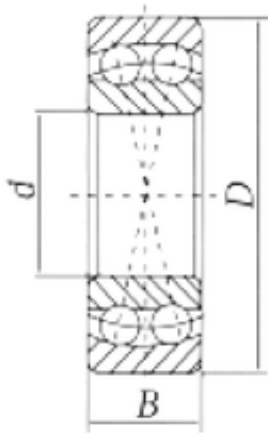

# SKF BEARING MANUFACTURING CO.,LTD.

50 mm x 110 mm x 27 mm Loyal 1310 self aligning ball bearings

Bearing No. 1310

Size	50x110x27 mm
Bore Diameter	50 mm
Outer Diameter	110 mm
Width	27 mm
d	50 mm
D	110 mm
B	27 mm
C	27 mm

1310 Bearing 2D drawings and 3D CAD models