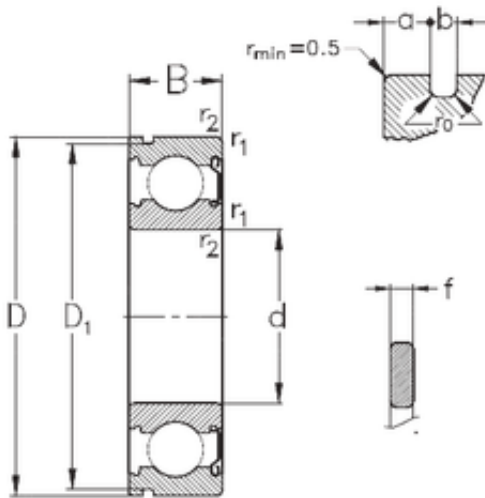

SKF BEARING MANUFACTURING CO.,LTD.

50 mm x 110 mm x 27 mm NKE 6310-Z-NR deep groove ball bearings

Bearing No. 6310-Z-NR

Size	50x110x27 mm
Bore Diameter	50 mm
Outer Diameter	110 mm
Width	27 mm
d	50 mm
D	110 mm
B	27 mm
C	27 mm
a	3,28 mm
b	2,7 mm
f	2,46 mm
r1 min.	2 mm
r2 min.	2 mm
D1	106,81 mm
D2	116,6 mm
Weight	1,1 Kg
Basic dynamic load rating (C)	62 kN
Basic static load rating (C0)	38 kN

6310-Z-NR Bearing 2D drawings and 3D CAD models