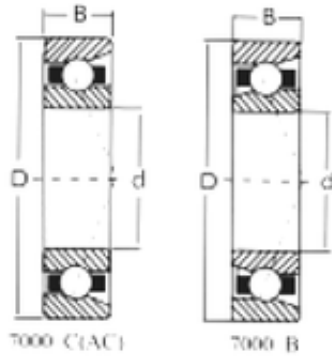

# SKF BEARING MANUFACTURING CO.,LTD.

50 mm x 110 mm x 27 mm Loyal 7310C angular contact ball bearings

Bearing No. 7310C

Size	50x110x27 mm
Bore Diameter	50 mm
Outer Diameter	110 mm
Width	27 mm
d	50 mm
D	110 mm
B	27 mm
C	27 mm

7310C Bearing 2D drawings and 3D CAD models