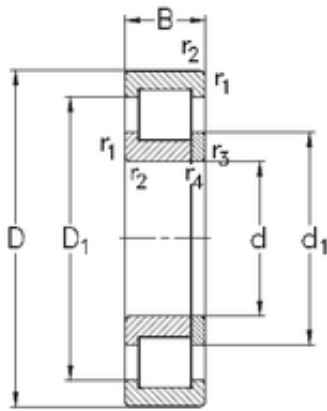

## 50 mm x 110 mm x 27 mm NKE NUP310-E-MPA cylindrical roller bearings

Bearing No. NUP310-E-MPA

Size	50x110x27 mm
Bore Diameter	50 mm
Outer Diameter	110 mm
Width	27 mm
d	50 mm
F	65 mm
D	110 mm
B	27 mm
C	27 mm
r1 min.	2 mm
r2 min.	2 mm
r3 min.	2 mm
r4 min.	2 mm
Weight	1,2 Kg
Basic dynamic load rating (C)	124 kN
Basic static load rating (C0)	115 kN

NUP310-E-MPA Bearing 2D drawings and 3D CAD models