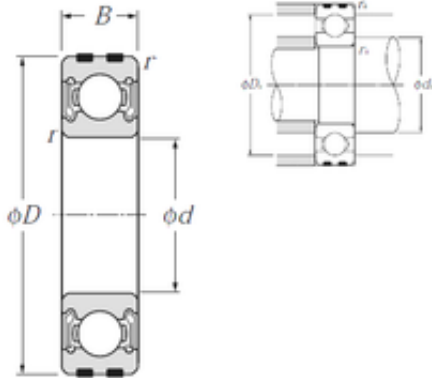

## 50 mm x 110 mm x 27 mm NTN EC-6310LLB deep groove ball bearings

Bearing No. EC-6310LLB

Size	50x110x27 mm
Bore Diameter	50 mm
Outer Diameter	110 mm
Width	27 mm
d	50 mm
D	110 mm
B	27 mm
C	27 mm
r min.	2 mm
da min.	59 mm
da max	68,5 mm
Da max.	101 mm
ra max.	2 mm
Weight	1,03 Kg
Basic dynamic load rating (C)	62 kN
Basic static load rating (C0)	38,5 kN
(Grease) Lubrication Speed	6 400 r/min

EC-6310LLB Bearing 2D drawings and 3D CAD models