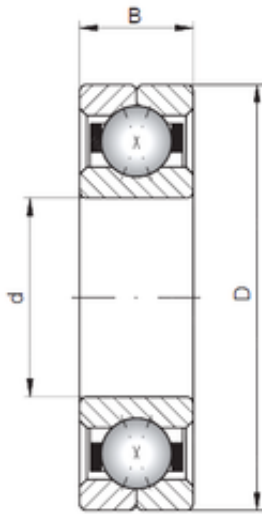

## Loyal Q310 angular contact ball bearings

Bearing No. Q310

|                               |              |
|-------------------------------|--------------|
| Size                          | 50x110x27 mm |
| Bore Diameter                 | 50 mm        |
| Outer Diameter                | 110 mm       |
| Width                         | 27 mm        |
| d                             | 50 mm        |
| D                             | 110 mm       |
| B1                            | 27 mm        |
| C                             | 27 mm        |
| Weight                        | 1,4 Kg       |
| Basic dynamic load rating (C) | 109 kN       |
| Basic static load rating (C0) | 90 kN        |
| (Grease) Lubrication Speed    | 4557 r/min   |

Q310 Bearing 2D drawings and 3D CAD models