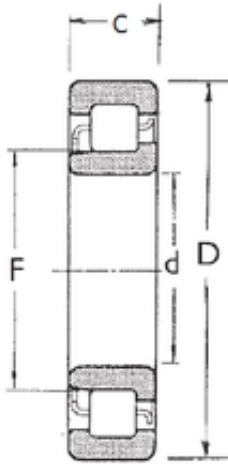

SKF BEARING MANUFACTURING CO.,LTD.

50 mm x 110 mm x 27 mm FBJ NJ310
cylindrical roller bearings

Bearing No. NJ310

Size	50x110x27 mm
Bore Diameter	50 mm
Outer Diameter	110 mm
Width	27 mm
d	50 mm
F	65 mm
D	110 mm
B	27 mm
C	27 mm
Weight	1,14 Kg
Basic dynamic load rating (C)	87 kN
Basic static load rating (C0)	86 kN
(Grease) Lubrication Speed	5600 r/min

NJ310 Bearing 2D drawings and 3D CAD models